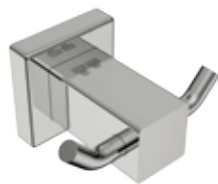

# 8511 ROBE HOOK DOUBLE

## 8500 Series Premium Collection

Wall Fixings Supplied:  
**Masonry**

**Code:** 8511POLS  
**Finish:** Polished  
GRADE 304 Stainless Steel

**Code:** 8511BRSH  
**Finish:** Brushed  
GRADE 304 Stainless Steel