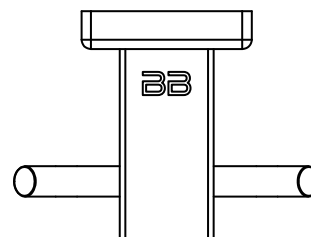

Original UX Fischer® Wall Plug supplied, phased in from June 2015.

BB^{TM} BATHROOM BUTLER

USA: 631.464.2851 • info@bathroombutler.com • www.bathroombutler.com
South Africa: 0860 104 653 • info@bathroombutler.co.za • www.bathroombutler.co.za
Australia: 1300 133 320 • sales@bathe.net.au • www.bathe.net.au
Mauritius: 230 242 1248 • sales@lisinggroup.com • www.bathroombutler.com

Document version **2.3**
Product version **2.1**