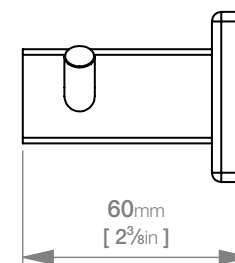

8511 ROBE HOOK DOUBLE

8500 Series Premium Collection

Wall Fixings Supplied:
Masonry

Code: 8511POLS
Finish: Polished
GRADE 304 Stainless Steel

Code: 8511BRSH
Finish: Brushed
GRADE 304 Stainless Steel

Dimensions given are in **mm**. and **[inches]**.
Bathroom Butler® reserves the right to alter and/or remove designs from time to time without prior notice.
This drawing is to be used for reference purposes only. E &O.E.

Copyright Bathroom Butler® 2019

Original UX Fischer® Wall Plug supplied, phased in from June 2015.

BB^{TM} BATHROOM BUTLER

USA: 631.464.2851 • info@bathroombutler.com • www.bathroombutler.com
South Africa: 0860 104 653 • info@bathroombutler.co.za • www.bathroombutler.co.za
Australia: 1300 133 320 • sales@bathe.net.au • www.bathe.net.au
Mauritius: 230 242 1248 • sales@lisinggroup.com • www.bathroombutler.com

Document version **2.3**
Product version **2.1**